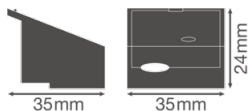

### Dimensions & Weight

Length	35 mm
Width	35 mm
Height	24 mm
Product weight	9.00 g